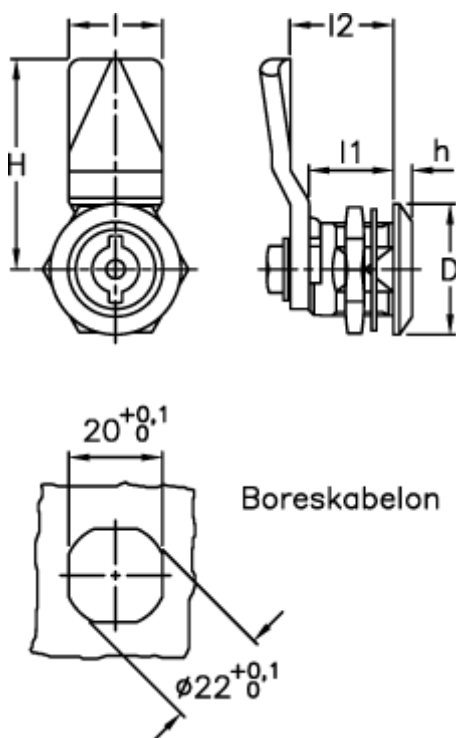

Data Sheet

Article number: 2310421337

Description: E+G Latch w/recessed key
CQ/A-45-24-SST

Measures

D = 28

H = 45

h = 4

l = 20

l1 = 18

l2 = 24